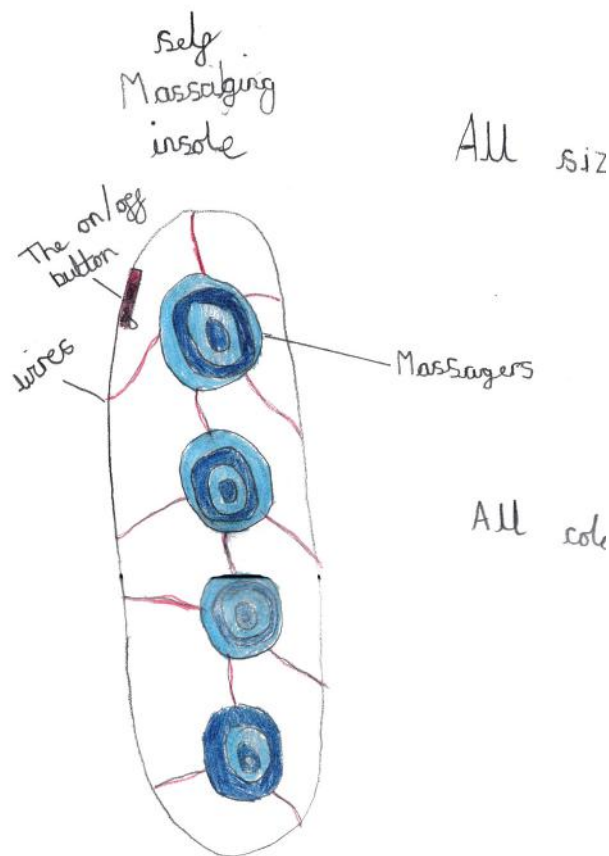

# IF YOU WERE an **ENGINEER** What WOULD YOU DO?®

**Tees Valley Leaders Award 2019**  
**Winner, Year 5**

## Self-Massaging Insole

**Name:** Macey Rowbotham  
**Gender:** Female  
**School name:** Jesmond Gardens Primary School  
**Year group:** Year 5

The '**Self-Massaging Insole**' is a shoe insole that massages the feet of the wearer either during a busy day walking around or when relaxing at home. Simply slip on the insole and switch it on for the foot massage to begin.