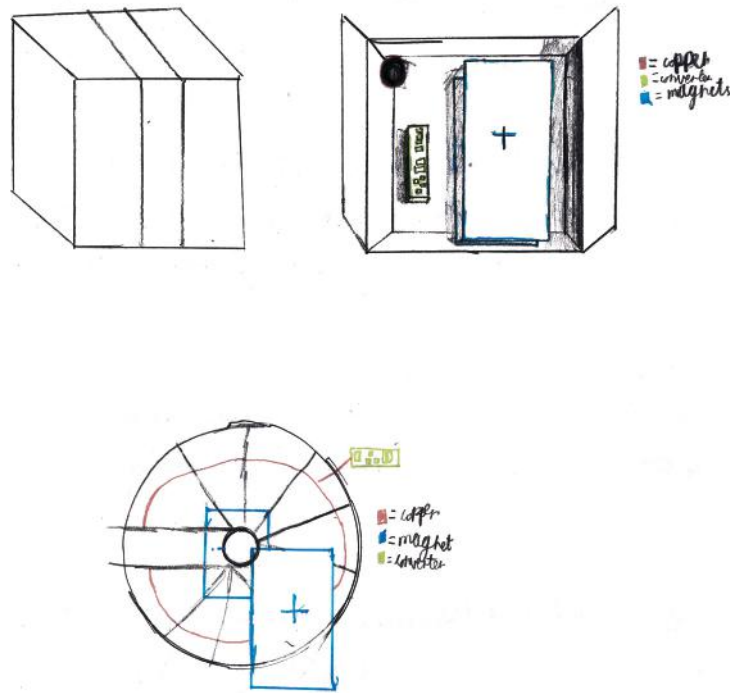

IF YOU WERE an **ENGINEER** What WOULD YOU DO?[®]

Tees Valley Leaders Award 2019
Winner, Year 6

The Energy Bike

Name:	Gil Andrew
Gender:	Male
School name:	Bootham Junior School
Year group:	Year 6
Which engineer inspired you?	Dr Ruth Graham
From which company?	York Univeristy

'The Energy Bike' device can be simply added to a bicycle to generate small but sufficient amounts of electricity in areas that have suffered natural disasters. Power generated through pedalling with the larger leg muscles can create greater amounts of electricity than hand-held generators. Lights could be powered to help find people in difficulties along with other electrical devices.