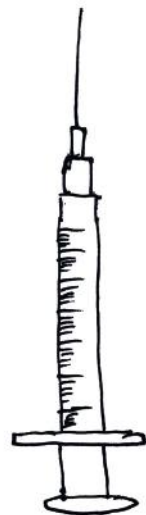

## Child Animation Needle Cover

Ordinary  
needle /  
Syringe

← needle  
hidden  
within  
plastic  
cover

Personalised  
covered  
needle / syringe

Name:	Bo Joynson
Gender:	Female
School name:	Newcastle High School for Girls Junior School
Year group:	Reception
Which engineer inspired you?	Louise Shaw
From which company?	Trains Engineer Europe

This clever but simple device is ideal for children, or adults, that are nervous about receiving injections. The needle is masked within the cover chosen from a range of options from heroes to animals and the syringe and needle are not seen whilst the injecting of medicines is performed. The recipient can leave with the cover as a keepsake.