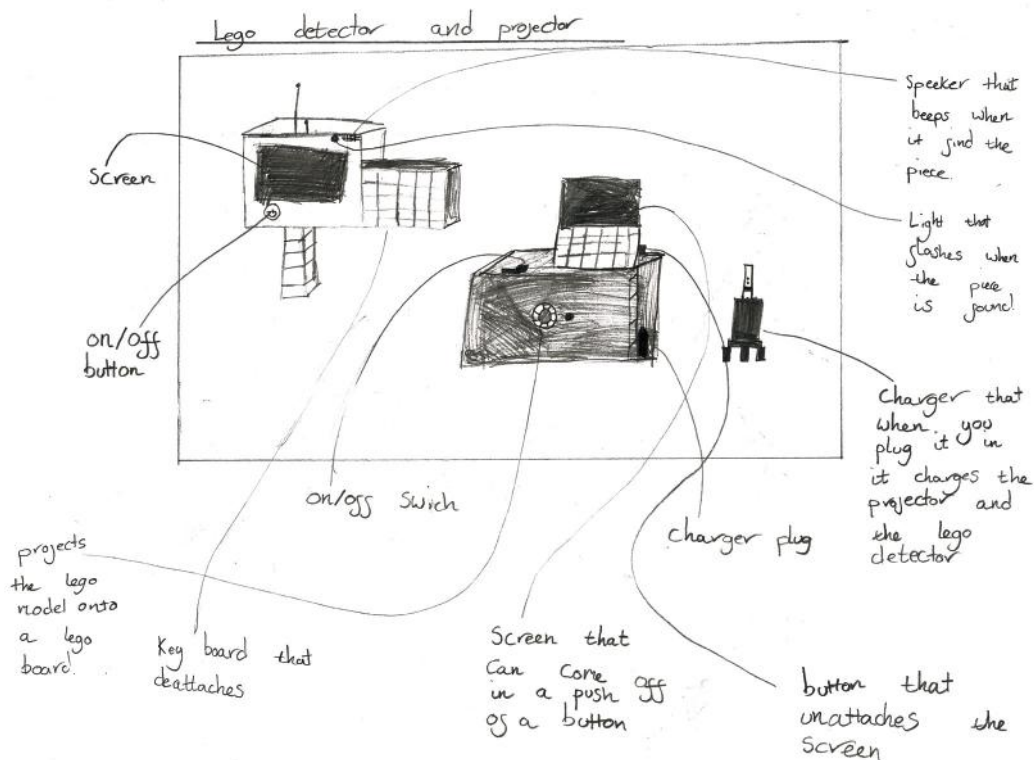

IF YOU WERE an **ENGINEER** WHAT WOULD YOU DO?®

**South West England Leaders Award 2019
Winner, Year 3**

The Lego Detector and Projector

Name:	Finlay Hewlett
Gender:	Male
School name:	Kings' Forest Primary School
Year group:	Year 3
Which engineer inspired you?	Alison Benn
From which company?	Astra Zeneca

The '**Lego Detector and Projector**' is meant to scan the Lego pieces that you're trying to find. Once located, a light shines in the spot and beeps. The projector works by typing what you want to build and projects onto a large board so you know how to build it.