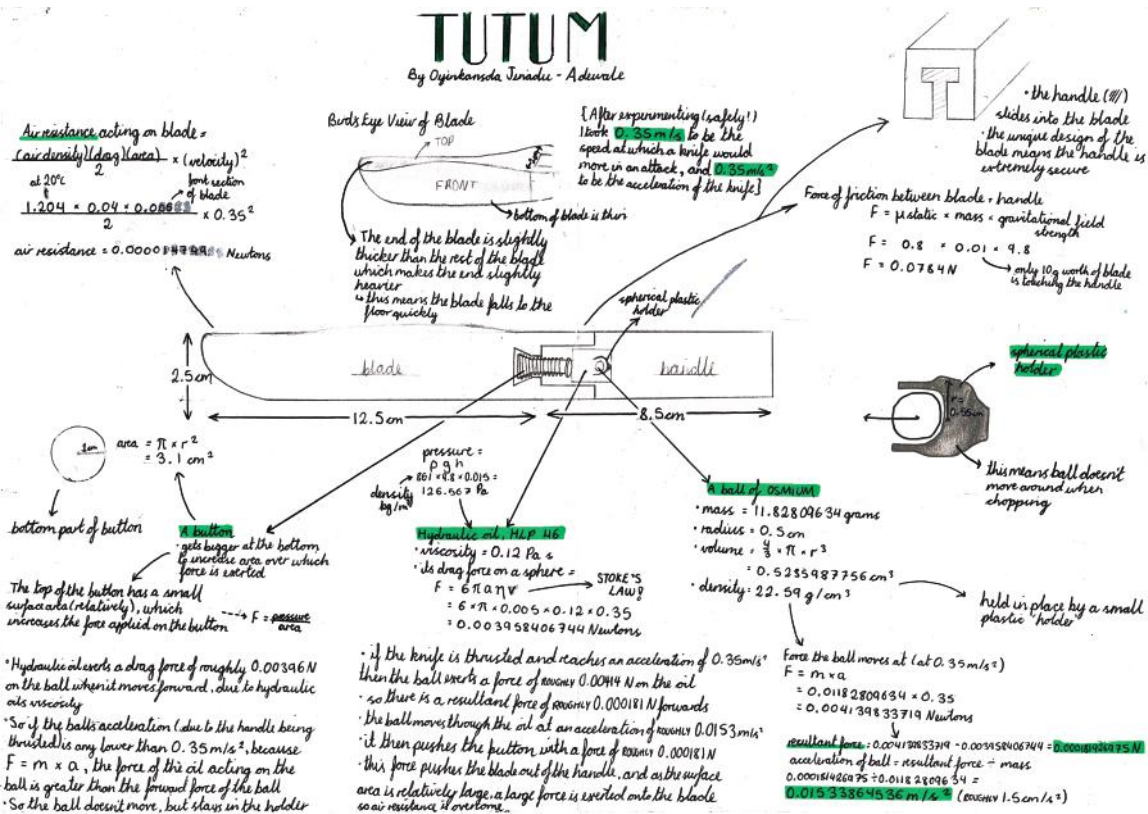

# IF YOU WERE an ENGINEER What WOULD YOU DO?®

South East England Leaders Award 2019  
 Winner, Year 10

## Tutum

Name: Oyinkansola Jinadu-Adewale  
 Gender: Female  
 School name: Chelmsford County High School  
 Year group: Year 10  
 Which engineer inspired you? Mr D Crane  
 From which company? BAE SYSTEMS

'Tutum' is to help lower the risk of being injured in a knife crime. It is a replica of a knife, but is based on viscosity of liquid and force in the handle. When the speed of the knife matches that used in an attack, the blade will fall out.