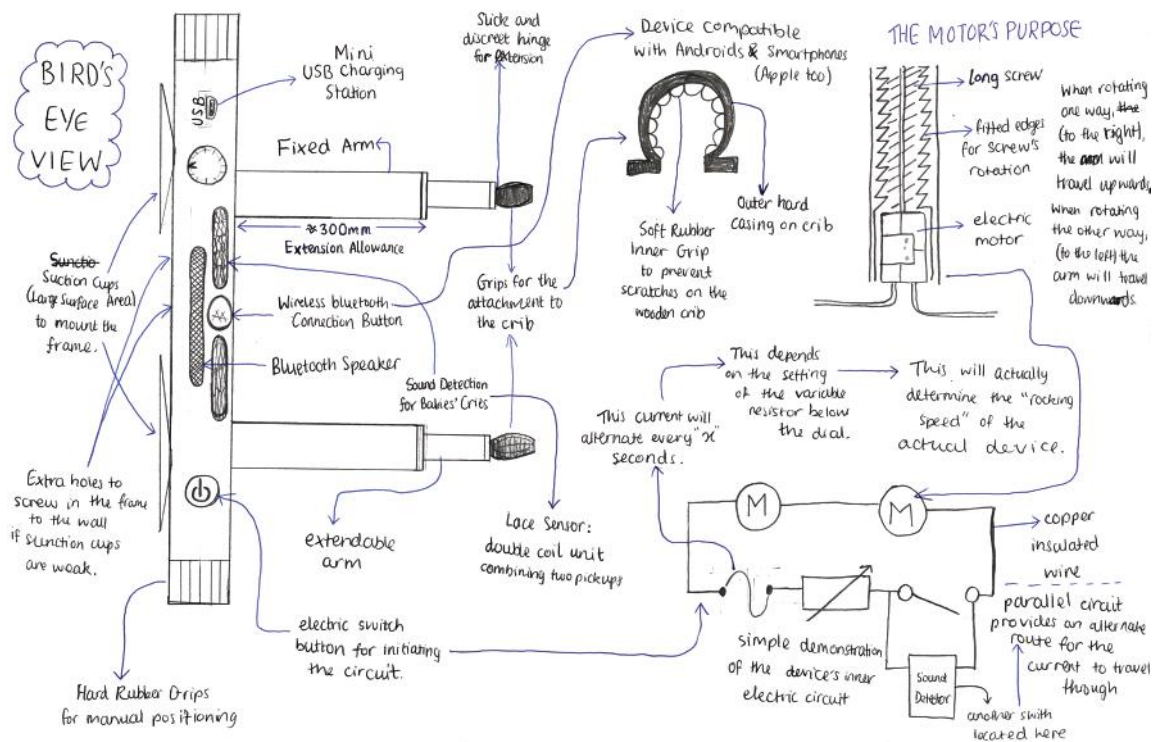

IF YOU WERE AN ENGINEER

WHAT WOULD YOU DO?®

South East England Leaders Award 2019
 Winner, Year 11

Rock-A-Cry-Bye

Name: Mary-Beth Kogbe
Gender: Female
School name: Chelmsford County High School
Year group: Year 11
Which engineer inspired you? Mr D Crane
From which company? BAE SYSTEMS

'Rock-A-Cry-Bye' is an improved cradle rocker with technological features. A timer can be set to rock the cradle as well as rocking speed and has Bluetooth to play music.