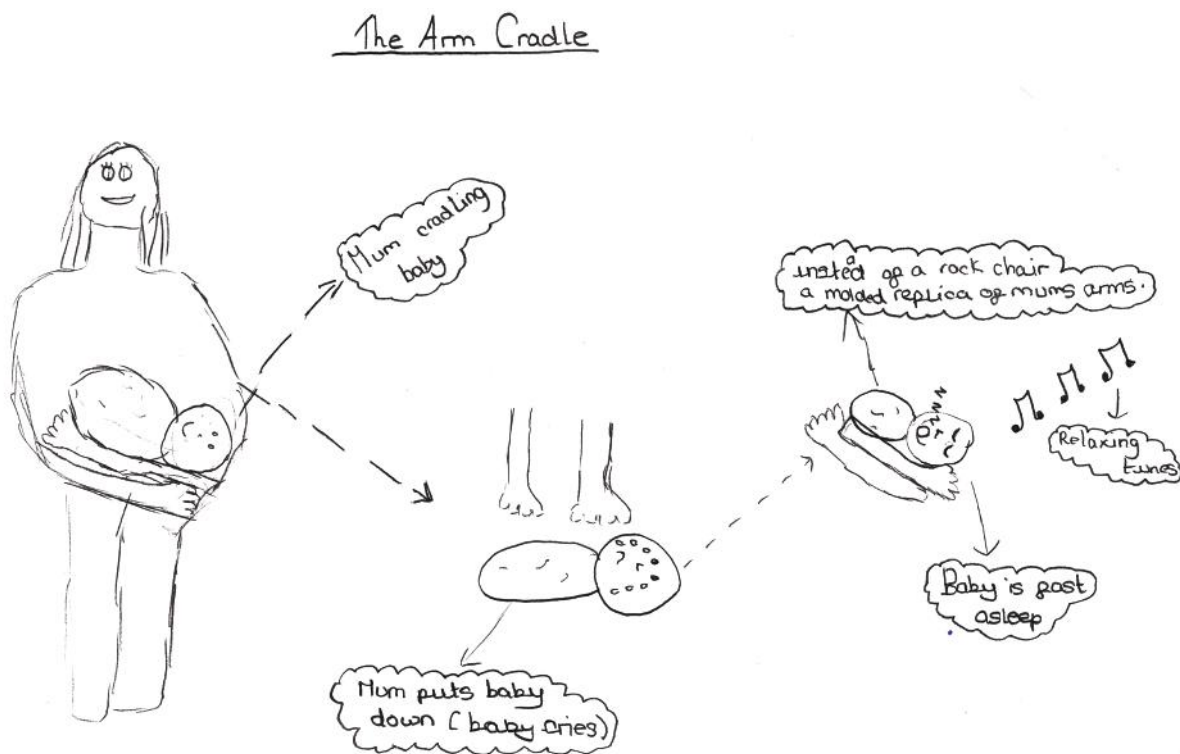

# IF YOU WERE an **ENGINEER** What WOULD YOU DO?®

South East England Leaders Award 2019  
Winner, Year 6

## The Arm Cradle

Name: Ava Cherrington  
Gender: Female  
School name: St. Thomas More Primary School  
Year group: Year 6  
Which engineer inspired you? James Creed

**'The Arm Cradle'** design is for the mum's out there who need time to rest but need someone to hold the baby. It is a moulded replica of the mother's arms in the baby holding position.