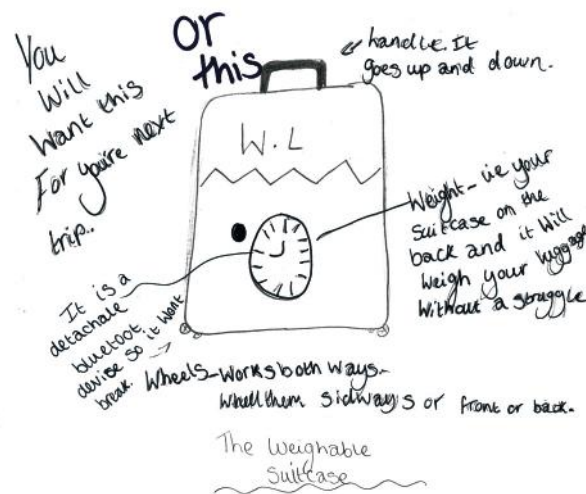

# IF YOU WERE an ENGINEER WHAT WOULD YOU DO?®

SCOTTISH ENGINEERING LEADERS AWARD 2019: National Winner, Secondary 1

## The Weighable Suitcase

ever have the struggle of locking up your suitcase and having to lift up the heavy thing. Well now you don't have to. With the weighable suitcase it weighs itself so you don't have to. Just simply switch on the weights and sit it on the back. It is as easy as it can be.

**Name:** Kaitlin Bennett  
**Gender:** Female  
**School name:** Kilmarnock Academy  
**Year group:** Secondary 1  
**Which engineer inspired you?** Dawn Childs  
**From which company?** Merlin

'The Weighable Suitcase', and whilst this was one of two designs she entered (and not her favourite) the judges really liked the idea of a suitcase which weighed itself.