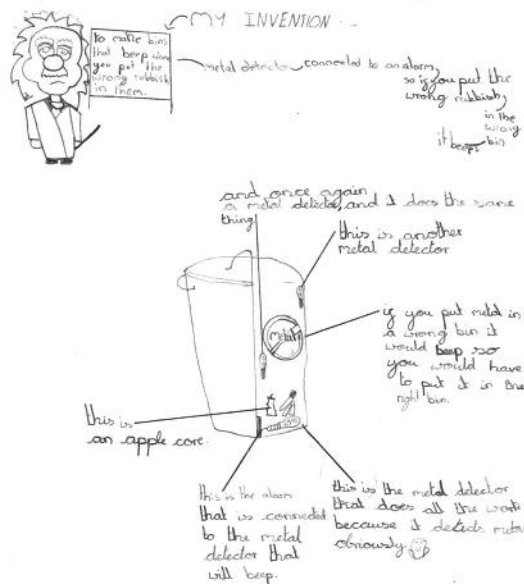

IF YOU WERE AN **ENGINEER** WHAT WOULD YOU DO?®

London Leaders Award 2019
Winner, Year 5

Recycle Me

So lots of people put stuff like metal in the good waste bin so I thought of making a bin with a built in metal detector connected to an alarm.

Name: Keira Gallagher
Gender: Female
School name: Wimbledon High School
Year group: Year 5
Which engineer inspired you? Eleanor Mackle
From which company? U.C.L.

The 'Recycle Me' helps inform people which items are recyclable, and which are not. This is an application that can be used to scan the items to determine how to dispose of the item. You scan the barcode and it will provide the result.