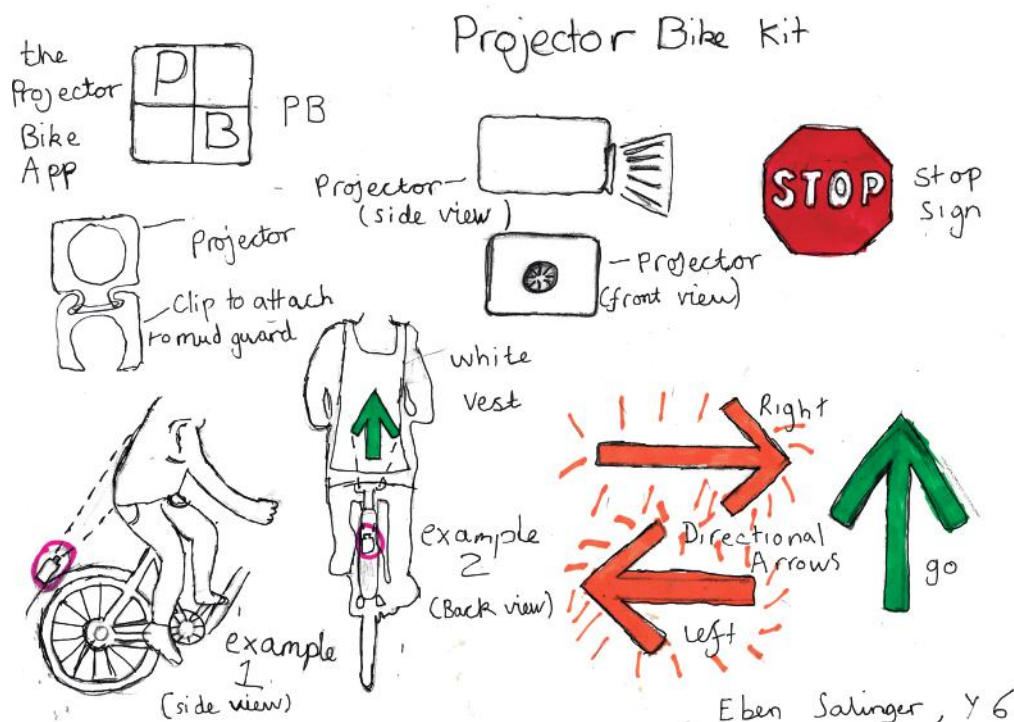

IF YOU WERE AN **ENGINEER** WHAT WOULD YOU DO?®

London Leaders Award 2019
Winner, Year 6

Projector Bike Kit

Name:	Eben Salinger
Gender:	Male
School name:	Eleanor Palmer Primary School
Year group:	Year 6
Which engineer inspired you?	John Dodgson
From which company?	NaNotics

The **'Projector Bike Kit'** is a kit that contains a small cube projector, attached to the rear mudguard of a bike which is aimed directly up the cyclist's back which shows projections, acting as a reflector screen. Cyclists will be kept safe from har, with this device.