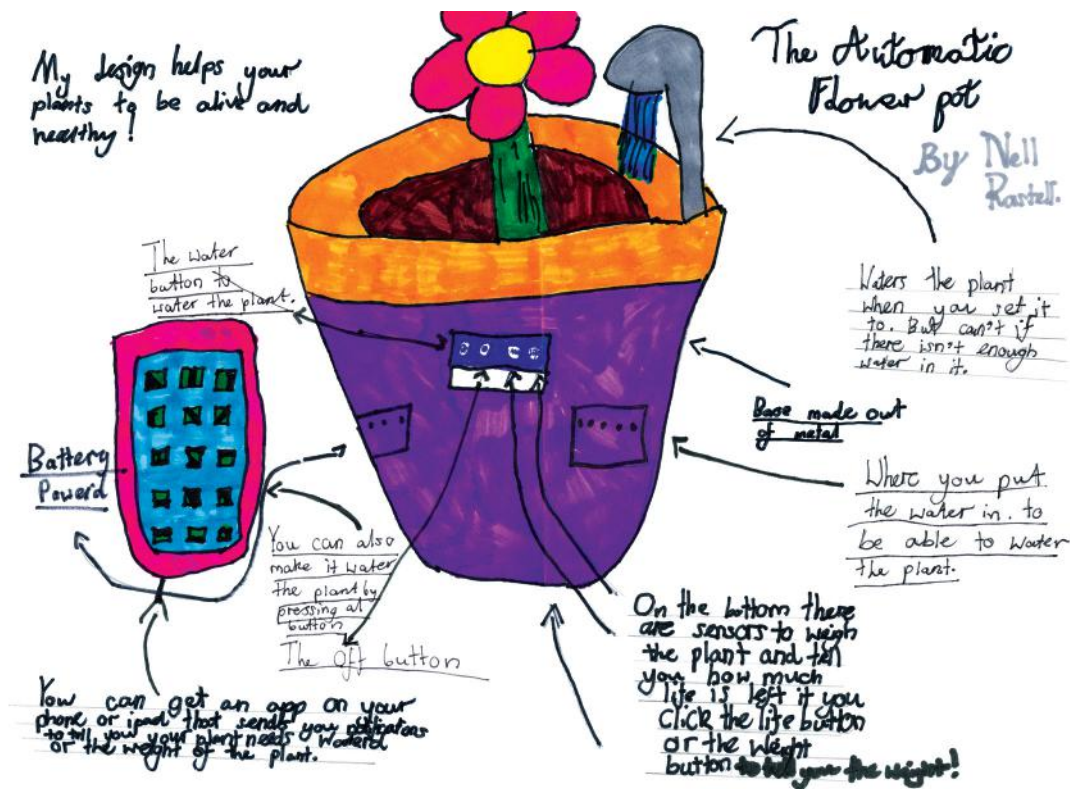

IF YOU WERE AN **ENGINEER** WHAT WOULD YOU DO?®

Lancashire Leaders Award 2019
Winner, Year 6

The Automatic Flower Pot

Name:	Nell Rastelli
Gender:	Female
School name:	Croftlands Junior School
Year group:	Year 6
Which engineer inspired you?	MIKE JESCHKE
From which company?	SIEMENS

The 'Automatic Flower Pot' is a plant pot created to water plants, weigh them, and estimate life left of the plant. There is an application to download to control the shower head which is attached to the pot and will water your plants for you. The remaining controls will weigh the plant and provide an estimate of life left.