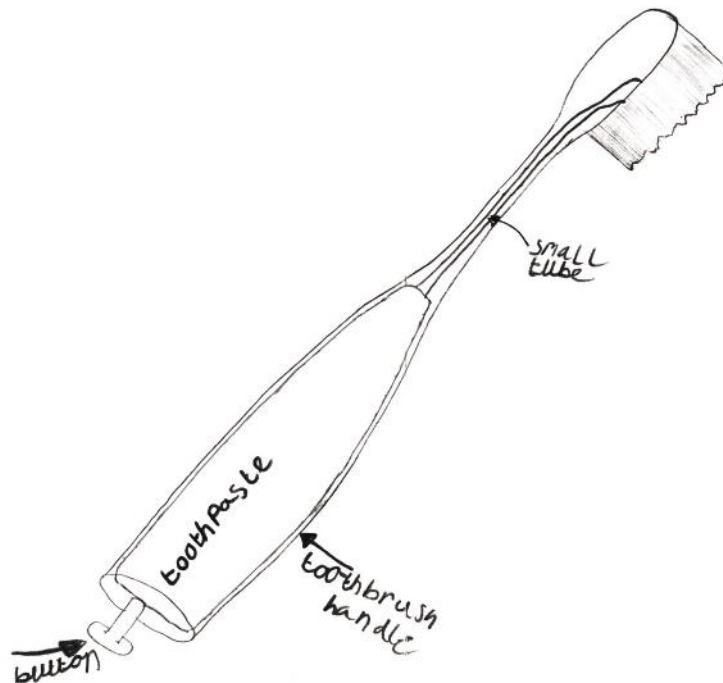

IF YOU WERE an **ENGINEER** What WOULD YOU DO?[®]

Lancashire Leaders Award 2019
Winner, Year 1

Toothpaste dispenser

Name: Emma Leeming
Gender: Female
School name: St. Andrews C of E Primary School
Year group: Year 1

The '**Toothpaste Dispenser**' is intended to prevent a mess when trying to apply toothpaste to your toothbrush. The toothpaste is inside of the brush and you simply need to press a button for the paste to be released onto the brush.