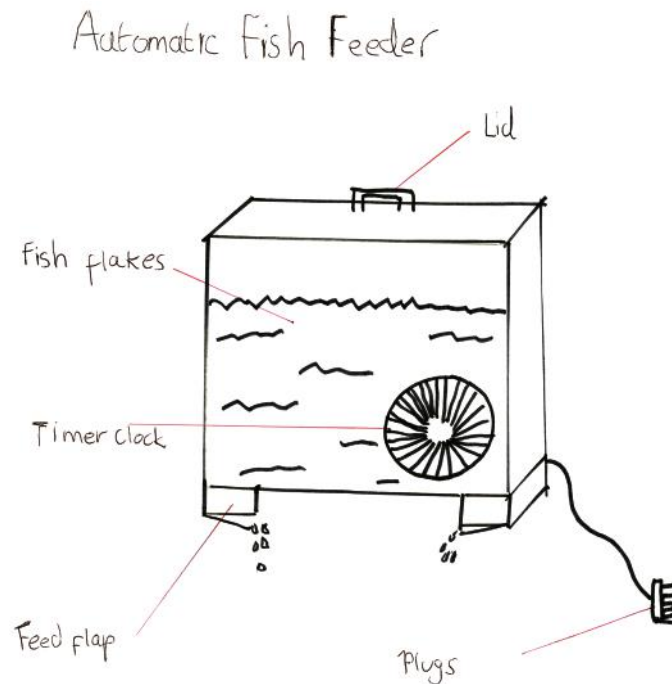

## Automatic Fish Feeder

<b>Name:</b>	Aneesah Bagas
<b>Gender:</b>	Female
<b>School name:</b>	Deepdale Community Primary School
<b>Year group:</b>	Year 1
<b>Which engineer inspired you?</b>	Sean Macur
<b>From which company?</b>	EDF Energy

The '**Automatic Fish Feeder**' is designated to automatically feed fish. There is a clock timer where you can setup the applicable times for feeding. The feed flap opens to release the food into the tank.