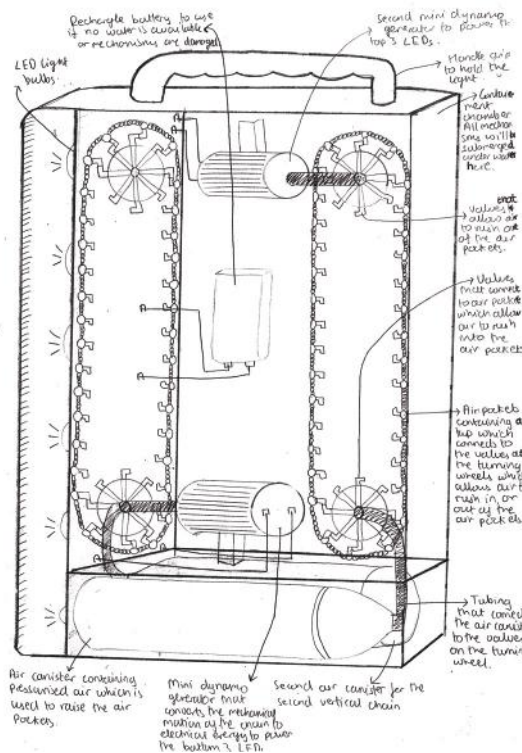

IF YOU WERE an ENGINEER

WHAT WOULD YOU DO?®

Greater Manchester Leaders Award 2019
Winner, Year 12

Emergency Locator Light

Name: Nitin Babu
Gender: Male
School name: Rochdale Sixth Form College
Year group: Year 12
Which engineer inspired you? Abdullah Dar
From which company? University of Manchester

'The Emergency Locator Light' This invention focused on helping people who are the victims of natural disasters utilises a range of mechanical methods of generating electricity to power a light. This could be though air cannisters, pedal power or other methods – As long as the mechanism can be moved electricity can be generated.