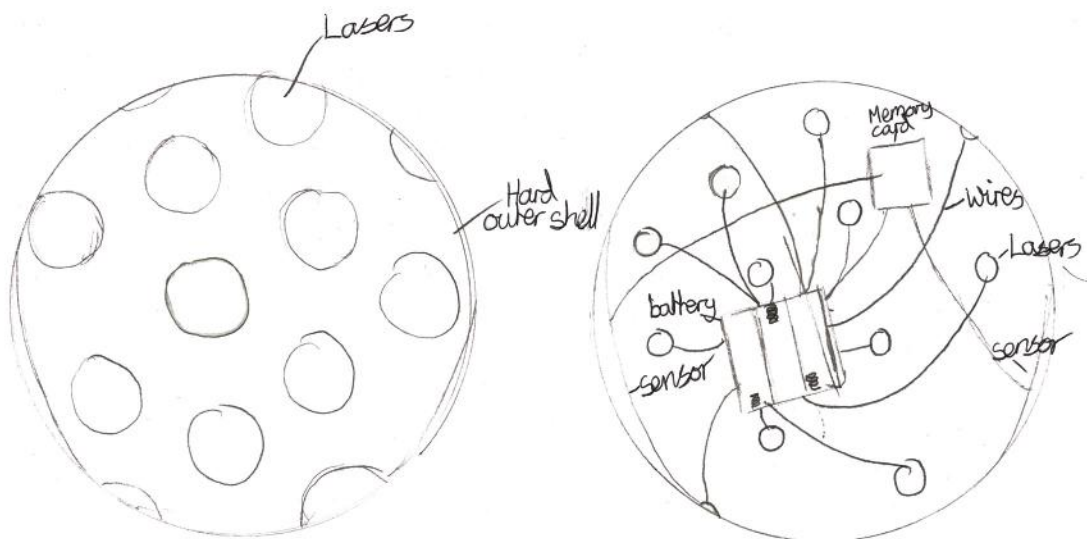

IF YOU WERE an **ENGINEER** WHAT WOULD YOU DO?®

East England Leaders Award 2019
Winner, Year 7

Under Water Mapping Device

Underwater mapping device (larger than life)

Name:	Eva Gosling
Gender:	Female
School name:	Ralph Sadleir Academy
Year group:	Year 7
Which engineer inspired you?	Mark Gosling
From which company?	Airbus

'Underwater Mapping Device' the design maps underwater caves and trenches problematic to humans who like to explore the sea. The mapping contains a tracker which shows the problem areas to avoid. It will help to explore and learn more about the sea and animals in it which would otherwise be impossible without the mapping device.