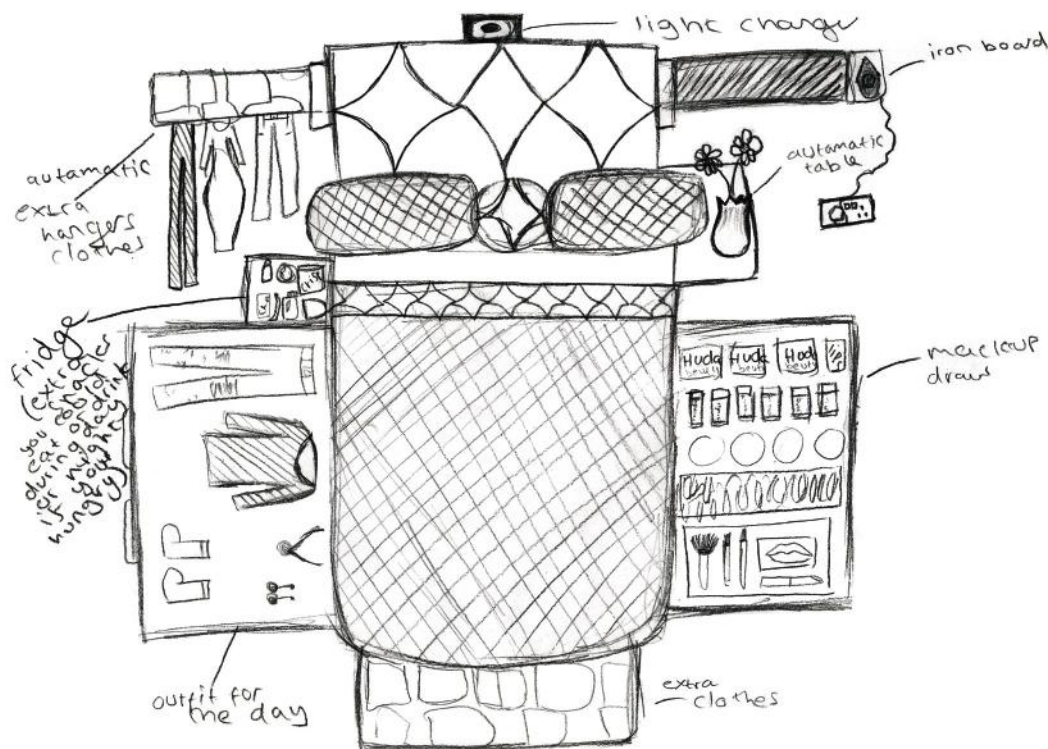

IF YOU WERE an **ENGINEER** WHAT WOULD YOU DO?®

Burnley Leaders Award 2019

Winner, Year 9

Super Bed

Name: Rahida Begum
Gender: Female
School name: Sir John Thursby Community College
Year group: Year 9
Which engineer inspired you? Eleanor Davies
From which company? Burohappold Engineering

The '**Super Bed**' has a wardrobe automation to help choose a daily outfit. It contains an ironing board, a small refrigerator and makeup to make it easier to prepare for the day.