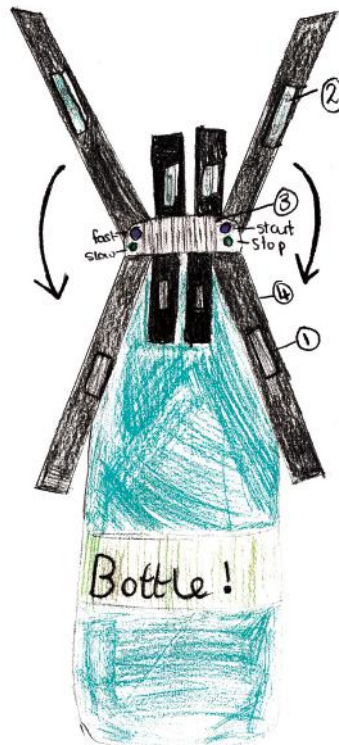

IF YOU WERE an **ENGINEER** WHAT WOULD YOU DO?[®]

Burnley Leaders Award 2019
Winner, Year 5

Electric Bottle Opener

Name: Keira-Louise Winder
Gender: Female
School name: Burnley Lowerhouse Junior School
Year group: Year 5
Which engineer inspired you? Iulia Motoc
From which company? University of Kent

The '**Electric Bottle Opener**' is to assist people who struggle opening bottles. The opener has a clip to stick onto the bottle and has four buttons for control.