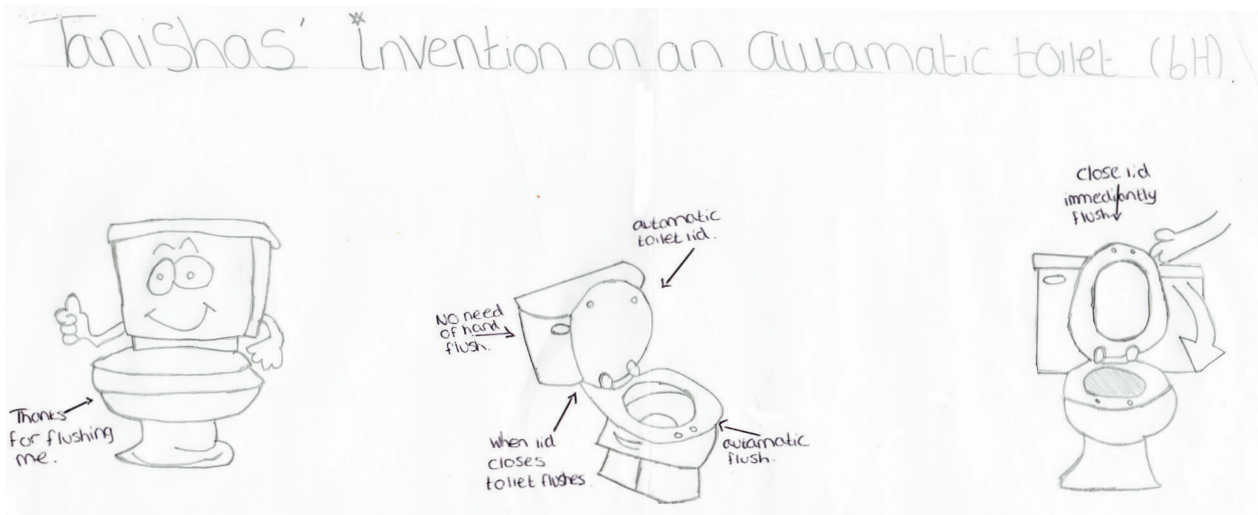

IF YOU WERE AN **ENGINEER,** WHAT WOULD YOU DO?®

Burnley Leaders Award 2018
Winner, Year 6

The Automatic Lid Flush

Name: Tanisha Jannath
Gender: Female
School name: Stoneyholme Community Primary School
Year group: Year 6
Which engineer inspired you? Jack Stanney
From which company? Futaba UK

The Automatic Lid Flush, once the toilet lid is closed a sensor detects this and flushes.