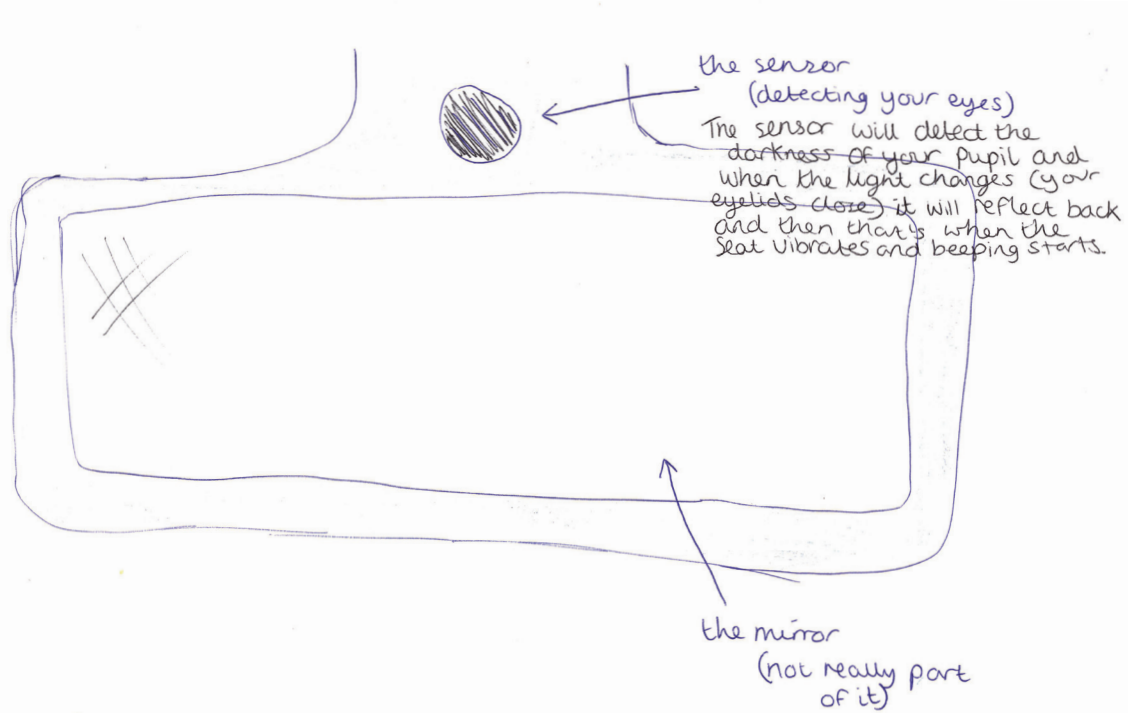

IF YOU WERE AN **ENGINEER,** WHAT WOULD YOU DO?®

South England Leaders Award 2018
Winner, Year 7

The Sleep Sensor

Rosie M
MAYVILLE HIGH SCHOOL

Name:	Rosie Michelmore
Gender:	Female
School name:	Mayville High School
Year group:	Year 7
Which engineer inspired you?	Andy Lane
From which company?	CBOC Fawley

The sleep sensor to hopefully reduce the amount of deaths when people are driving home from work tired to stop them falling asleep at the wheel.