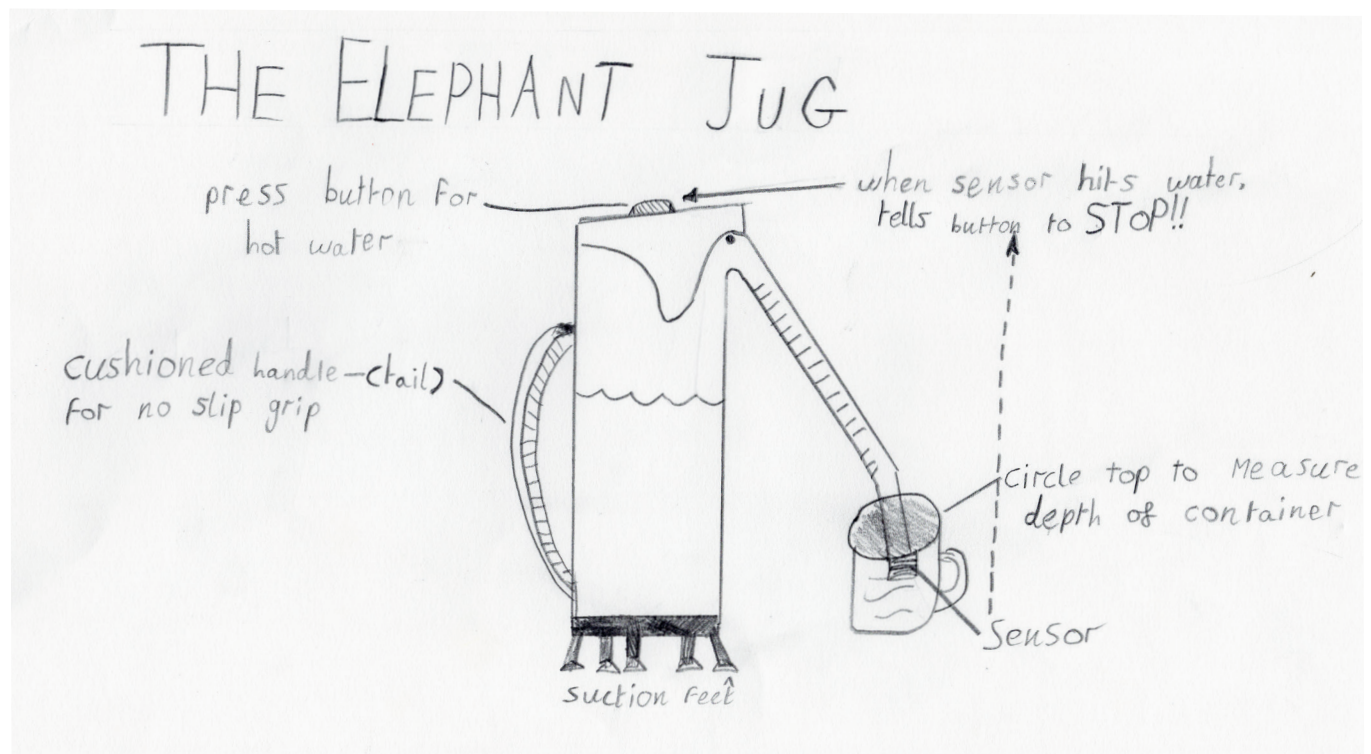

IF YOU WERE AN **ENGINEER,** WHAT WOULD YOU DO?®

London Leaders Award 2018

Winner, Year 3

Name:	Mateen McDonald
Gender:	Male
School name:	Eleanor Palmer Primary School
Year group:	Year 3
Which engineer inspired you?	Helen Hawker
From which company?	Conisbee

The Elephant Jug, it is a kettle designed to assist people who have sight issues they have a sensor that stops cups overflowing with suction cups on the bottom and no slip grip handles.