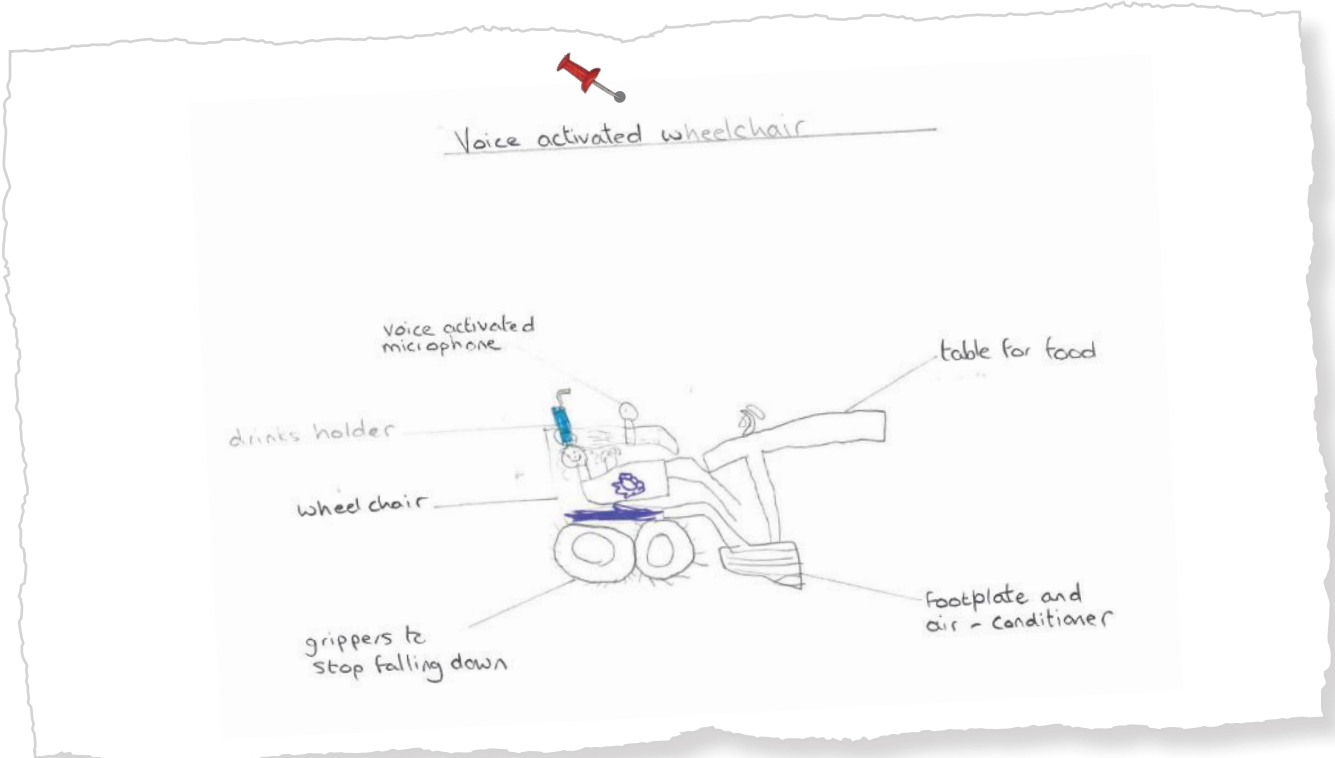

**IF YOU WERE AN ENGINEER – WHAT WOULD YOU DO?**

**South of England, Year 2 Award Winner**

**Name:**  
 Georgina Bulley

**Gender:**  
 Female

**School Name:**  
 Womersley and Shamley Green  
 C of E Primary School

**Year Group:**  
 Year 2

**Which engineer inspired you?**  
 Simon Chilvers

**What company does your engineer work for?**  
 WSP Parsons Brinckerhoff

Dear Primary Engineers,

This is my design for a voice activated wheelchair. The person sits in the wheelchair and turns it on. You speak into the microphone and give directions. There is a table for food and a drinks holder. I designed this so people who don't have arms can operate without being pushed.